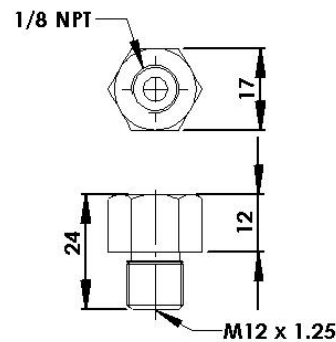

### PART # TS-0402-1004

**Suits the following engines:**

Honda B16A = EG6 CIVIC SIR, EK4 CIVIC,  
 CRX DEL SOL  
 Honda B16B = EK9 CIVIC TYPE R