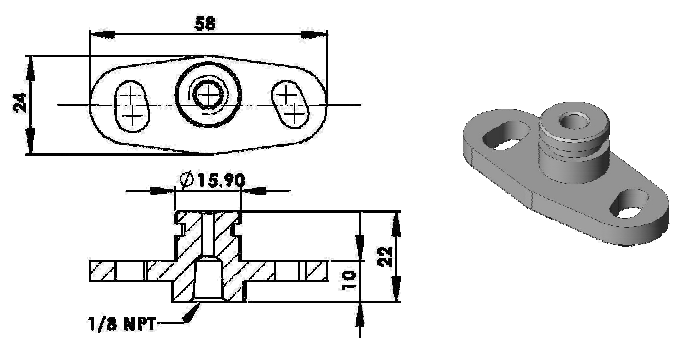

PART # TS-0402-1005

Suits the following engines:

Mitsubishi 4G63 = Evo 4, 5, 6, 7, 8
Mitsubishi 6A12 Mivec = FTO