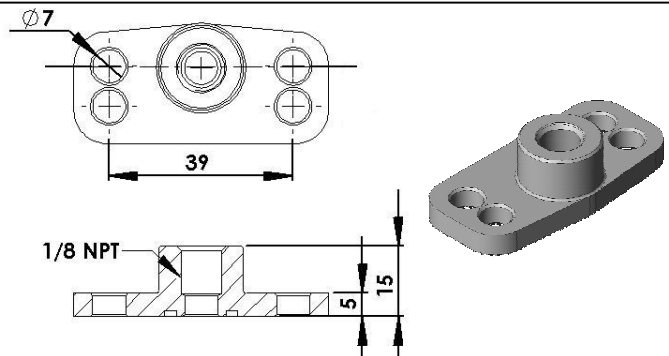

### PART # TS-0402-1004

**Suits the following engines:**

Honda B16A = EG6 CIVIC SIR, EK4 CIVIC,  
 CRX DEL SOL  
 Honda B16B = EK9 CIVIC TYPE R