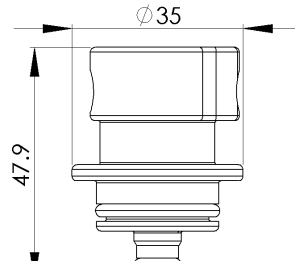

TURBOSMART - FUEL RAIL ADAPTOR GUIDE

PART # TS-0402-1006

Suits the following cars:

Ford BA, BF, FG XR6 Turbo and Territory Turbo
Audi/VW 1.8L Turbo