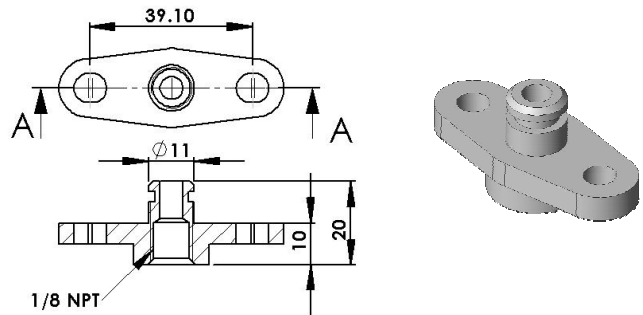

PART # TS-0402-1002

Suits the following engines:

Subaru EJ20 = GDA WRX Bug Eye onwards
Toyota 2JZGTE = JZ80 SUPRA, JZS147 ARISTO
Toyota 4EFTE = EP STARLET
Toyota 4AGZE
Toyota 4AGE