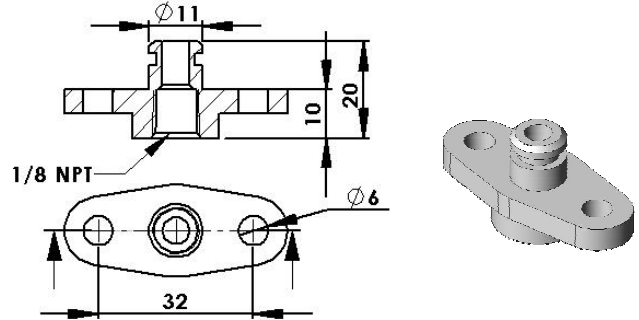

TURBOSMART - FUEL RAIL ADAPTOR GUIDE

PART # TS-0402-1001

Suits the following engines:

Mazda 13BREW = FD3S RX7 Series 6
Nissan SR20DET = S13, S14, S15 SILVIA
Nissan RB26DETT = BNR32, BNR33, BNR34 GTR
Nissan RB25DET = HCR32, ECR33, ER34 SKYLINE
Nissan CA18DET = S13, 180SX
Subaru EJ20 = GC8 WRX before Bug Eye
Subaru EJ25 = WRX 08 -, Forester 08 -, Liberty 05 -